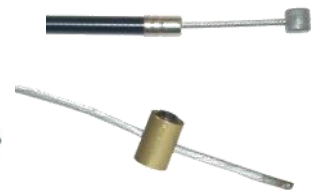

Suit Models: PA323E

Rollator Spare Parts

Brake Assembly

Product Code	Description	Brake cable To suit	Suit Models
SRO101L	Complete Brake Assembly Left-PA323A,B,D	SRO123	PA323A, PA323B, PA323D
SRO101R	Complete Brake Assembly Right-PA323A,B,D	SRO123	PA323A, PA323B, PA323D
SRO102L	Complete Brake Assembly Left-PA323E	SRO122	PA323E
SRO102R	Complete Brake Assembly Right-PA323E	SRO122	PA323E
SRO103L	Complete Brake Assembly Left-PA323H	SRO123	PA323H
SRO103R	Complete Brake Assembly Right-PA323H	SRO123	PA323H
SRO108L	Complete Brake Assembly Left-RRO801	SRO121	RRO801
SRO108R	Complete Brake Assembly Right-RRO801	SRO121	RRO801

SRO101L/R

SRO102L/R

SRO103L/R

SRO108L/R

Rollator Spare Parts

Brake Cables

Description: **Brake Cable-88cm**
 Part No: SRO123
 Overall Length: 88cm
 Black Sheath: 80cm
 Suit Models: PA323A; PA323B; PA323D;

Description: **Brake Cable-110cm**
 Part No: SRO121
 Overall Length: 110cm
 Black Sheath: 98cm
 Suit Models: RRO801

Description: **Brake Cable-117cm**
 Part No: SRO122
 Overall Length: 113cm
 Black Sheath: 102cm-with centre tensioner
 Suit Models: PA323E

Description: **Brake Cable Ties**
 Part No: SRO128

Rollator Brake Levers

Description: **Rear Brake**
 Part No: SRO133
 Suit Models: PA323E

Description: **Spring Loader**
 Part No: SRO134
 Suit Models: PA323C

Rollator Spare Parts

Castors

Round Profile

Flat Profile

Description:	5" Castor	6" Castor	8" x 1 1/4" Castor	8" x 2" Castor
Product Code:	SRO200	SRO201	SRO202	SRO203
Profile:	Round	Round	Flat	Round
Diameter:	123mm (5")	148mm (6")	194mm (8")	188mm (8")
Width:	25.4mm (1")	25.4mm (1")	34mm (1.1.4")	50mm (2")
Bearing:	608zz	608zz	608zz	608zz
Hub:	36mm	36mm	38mm	60mm
Suit Models:	PA323C (Front castor)	PA323B	PA323D	PA323E:PA323H